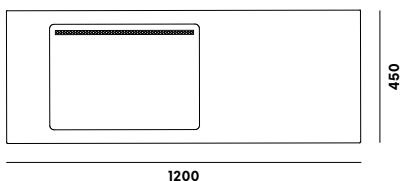

Tomáš Vacek

design (2015) **Tomáš Vacek**

COLOUR VARIANTS

grey: gw01sgr

anthracite: gw01san

sand: gw01ssnd

DIMENSIONS (mm)

DIMENSIONS
1200 / 450 / 130
mm