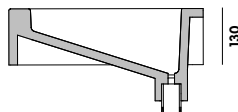

Tomáš Vacek

design (2015) **Tomáš Vacek**

COLOUR VARIANTS

grey: gw01sgr

anthracite: gw01san

sand: gw01ssnd

DIMENSIONS (mm)

DIMENSIONS
1200 / 450 / 130
mm